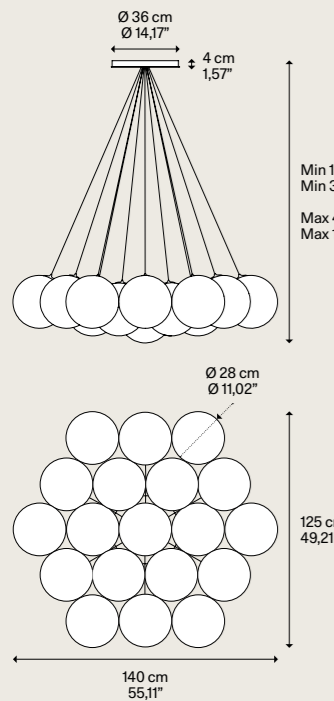

Random Cloud 19 Lights Ø28 NEW

DESIGN Chia-Ying Lee, 2024

Blown glass diffuser
Diffusore in vetro soffiato

- Clear
  Trasparente
- Frosted White
  Bianco Satinato
- Chrome
  Cromo
- Glossy Smoke
  Fumo Lucido
- Glossy Bronze
  Bronzo Lucido
- Gold
  Oro
- Rose Gold
  Oro Rosa

Metal canopy
Rosone in metallo

Code Codice **A** Code Codice **B**

- 22126 0027U 22126 0030U
- 22126 1327U 22126 1330U
- 22126 4027U 22126 4030U
- 22126 4327U 22126 4330U
- 22126 4627U 22126 4630U
- 22126 5027U 22126 5030U
- 22126 5527U 22126 5530U

Matte White - 9010
Bianco Opaco - 9010

Light source
Sorgente luminosa **A**

LED
2700 K
76 W
8550 lm
220-240 V
CRI 90
MacAdam 3-Step

LED and driver included
LED e driver inclusi

Light source
Sorgente luminosa **B**

LED
3000 K
76 W
9120 lm
220-240 V
CRI 90
MacAdam 3-Step

LED and driver included
LED e driver inclusi

Net weight 37,34 kg / 83,72 lbs | Pack Colli 39 | Connectable directly to a 4" Standard J-Box