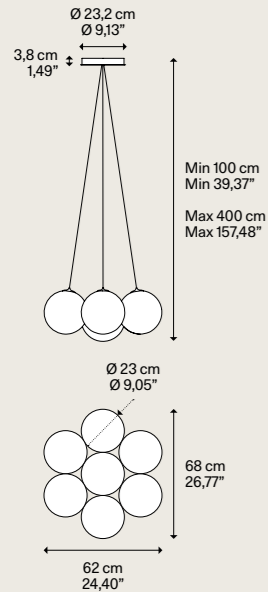

CATEGORY **SUSPENSION LAMP**

DESIGN Chia-Ying Lee, 2024

Random Cloud 7 Lights Ø23 NEW

Blown glass diffuser
Diffusore in vetro soffiato

Clear Trasparente
Frosted White Bianco Satinato
Chrome Cromo
Glossy Smoke Fumo Lucido
Glossy Bronze Bronzo Lucido
Gold Oro
Rose Gold Oro Rosa

Metal canopy
Rosone in metallo

Matte White - 9010 Bianco Opaco - 9010

Code Codice A	Code Codice B
22121 0027U	22121 0030U
22121 1327U	22121 1330U
22121 4027U	22121 4030U
22121 4327U	22121 4330U
22121 4627U	22121 4630U
22121 5027U	22121 5030U
22121 5527U	22121 5530U

Light source
Sorgente luminosa **A**

LED
2700 K
28 W
3150 lm
220-240 V
CRI 90
MacAdam 3-Step

LED and driver included
LED e driver inclusi

Light source
Sorgente luminosa **B**

LED
3000 K
28 W
3360 lm
220-240 V
CRI 90
MacAdam 3-Step

LED and driver included
LED e driver inclusi

Net weight 8,90 kg / 19,65 lbs | Pack Colli 15 | Mounts directly to a 4" Standard J-Box

CATEGORY **SUSPENSION LAMP**

DESIGN Chia-Ying Lee, 2024