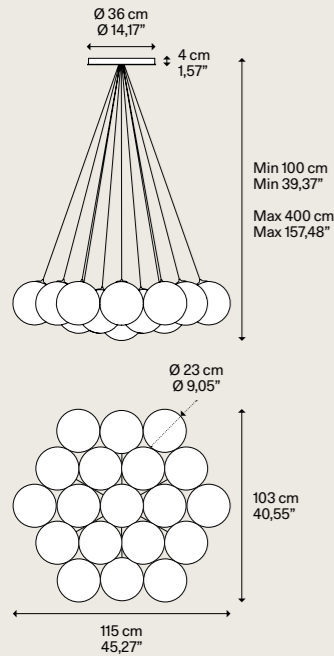

LED and driver included  
LED e driver inclusi

Net weight 28,34 kg / 63,87 lbs | Pack Colli 29 | Connectable directly to a 4" Standard J-Box

CATEGORY SUSPENSION LAMP

DESIGN Chia-Ying Lee, 2024

Random Cloud 19 Lights Ø23 NEW