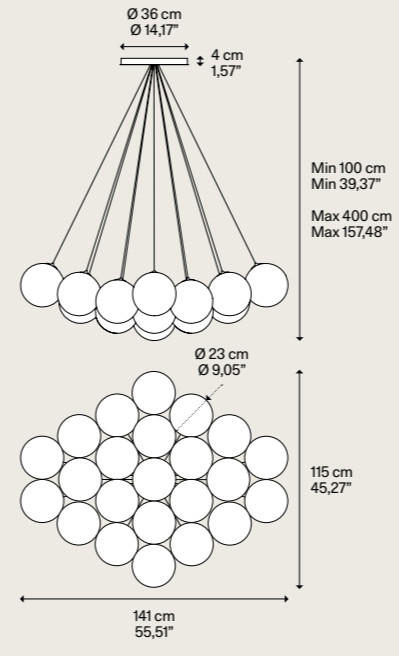

Random Cloud 23 Lights Ø23 NEW

Blown glass diffuser
Diffusore in vetro soffiato

- Clear
  Trasparente
- Frosted White
  Bianco Satinato
- Chrome
  Cromo
- Glossy Smoke
  Fumo Lucido
- Glossy Bronze
  Bronzo Lucido
- Gold
  Oro
- Rose Gold
  Oro Rosa

Metal canopy
Rosone in metallo

Code Codice **A** Code Codice **B**

- 22127 0027U 22127 0030U
- 22127 1327U 22127 1330U
- 22127 4027U 22127 4030U
- 22127 4327U 22127 4330U
- 22127 4627U 22127 4630U
- 22127 5027U 22127 5030U
- 22127 5527U 22127 5530U

Matte White - 9010
Bianco Opaco - 9010

Light source
Sorgente luminosa **A**

LED
2700 K
92 W
10350 lm
220-240 V
CRI 90
MacAdam 3-Step

LED and driver included
LED e driver inclusi

Light source
Sorgente luminosa **B**

LED
3000 K
92 W
11040 lm
220-240 V
CRI 90
MacAdam 3-Step

LED and driver included
LED e driver inclusi

Net weight 28,44 kg / 64,18 lbs | Pack Colli 47 | Connectable directly to a 4" Standard J-Box