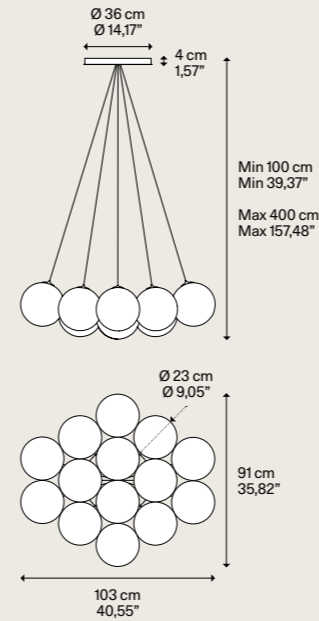

LED and driver included  
LED e driver inclusi

Net weight 8,90 kg / 19,65 lbs | Pack Colli 15 | Mounts directly to a 4" Standard J-Box

CATEGORY **SUSPENSION LAMP**

DESIGN Chia-Ying Lee, 2024

Random Cloud 14 Lights Ø23 NEW