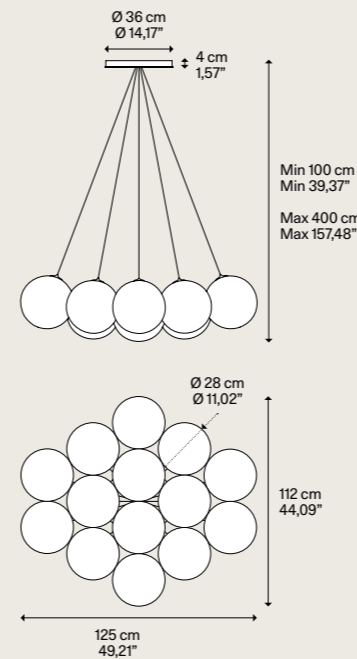

Random Cloud 14 Lights Ø28 NEW

Blown glass diffuser
Diffusore in vetro soffiato

Clear Trasparente
Frosted White Bianco Satinato
Chrome Cromo
Glossy Smoke Fumo Lucido
Glossy Bronze Bronzo Lucido
Gold Oro
Rose Gold Oro Rosa

Metal canopy
Rosone in metallo

Matte White - 9010 Bianco Opaco - 9010

Code Codice A	Code Codice B
22124 0027U	22124 0030U
22124 1327U	22124 1330U
22124 4027U	22124 4030U
22124 4327U	22124 4330U
22124 4627U	22124 4630U
22124 5027U	22124 5030U
22124 5527U	22124 5530U

Light source
Sorgente luminosa **A**

LED
2700 K
56 W
6300 lm
220-240 V
CRI 90
MacAdam 3-Step

LED and driver included
LED e driver inclusi

Light source
Sorgente luminosa **B**

LED
3000 K
56 W
6720 lm
220-240 V
CRI 90
MacAdam 3-Step

LED and driver included
LED e driver inclusi

Net weight 28,34 kg / 63,87 lbs | Pack Colli 29 | Connectable directly to a 4" Standard J-Box