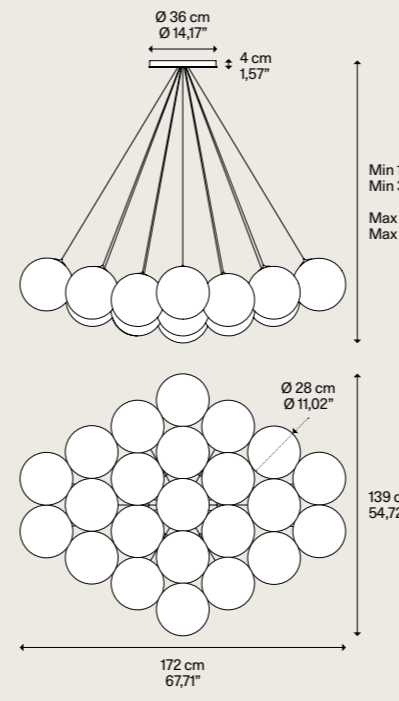

Random Cloud 23 Lights Ø28 NEW

DESIGN Chia-Ying Lee, 2024

Blown glass diffuser
Diffusore in vetro soffiato

- Clear
  Trasparente
- Frosted White
  Bianco Satinato
- Chrome
  Cromo
- Glossy Smoke
  Fumo Lucido
- Glossy Bronze
  Bronzo Lucido
- Gold
  Oro
- Rose Gold
  Oro Rosa

Metal canopy
Rosone in metallo

Code Codice **A** Code Codice **B**

- 22128 0027U 22128 0030U
- 22128 1327U 22128 1330U
- 22128 4027U 22128 4030U
- 22128 4327U 22128 4330U
- 22128 4627U 22128 4630U
- 22128 5027U 22128 5030U
- 22128 5527U 22128 5530U

Matte White - 9010
Bianco Opaco - 9010

Light source
Sorgente luminosa **A**

LED
2700 K
92 W
10350 lm
220-240 V
CRI 90
MacAdam 3-Step

LED and driver included
LED e driver inclusi

Light source
Sorgente luminosa **B**

LED
3000 K
92 W
11040 lm
220-240 V
CRI 90
MacAdam 3-Step

LED and driver included
LED e driver inclusi

Net weight 44,54 kg / 99,60 lbs | Pack Colli 47 | Connectable directly to a 4" Standard J-Box